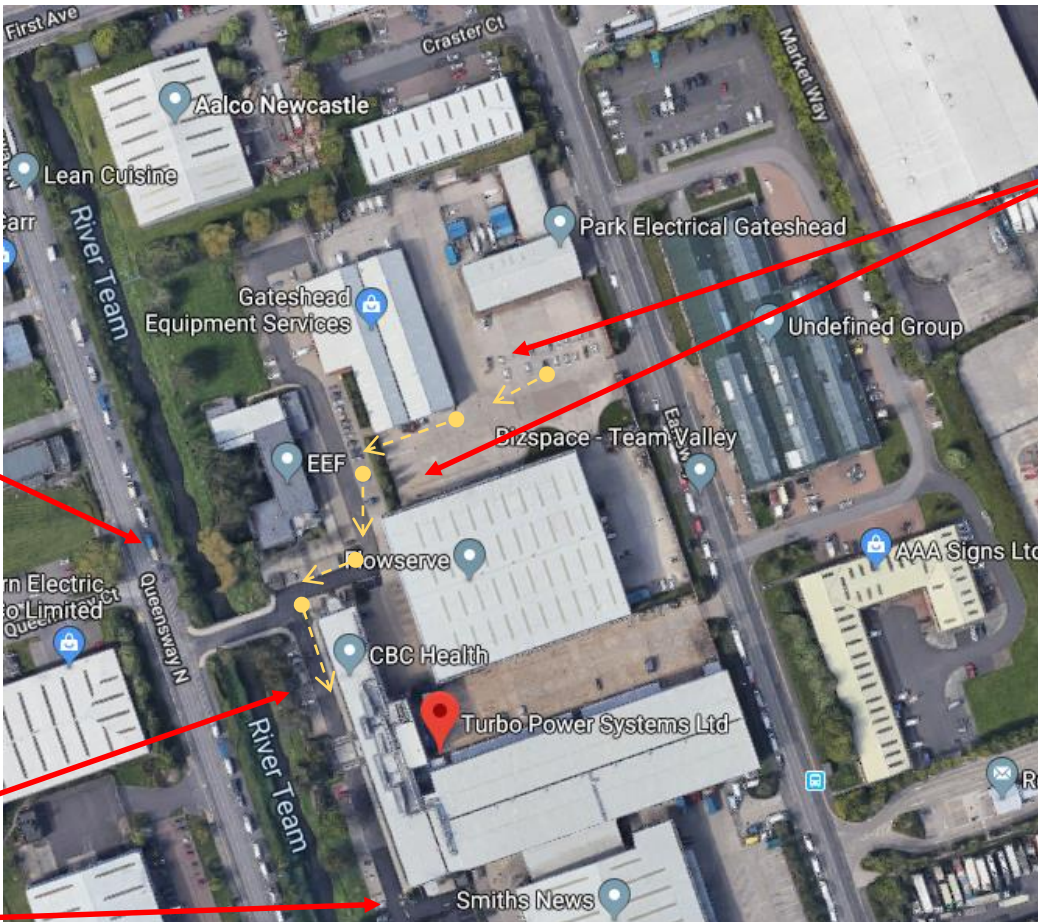

Additional  
Parking on street  
Queensway North

Additional  
Parking  
Flowserve, Earlsway.  
NE11 0QD (with walk  
through to Front Building  
Reception ●-> )

Turbo Power Systems  
(Front Entrance-NO PARKING-Permit Only Car Park)